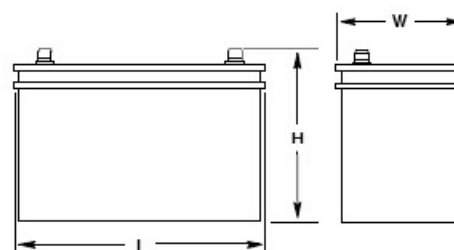

Type	BATTERY DIMENSIONS		
	L	W	H
NS60	238mm	129mm	224mm
	9.4in	5.1in	8.8in
LB3	278mm	175mm	175mm
	11in	6.9in	6.9in
L5	352mm	175mm	190mm
	13.9in	6.9in	7.5in

**Attention:** Batteries must always be kept under a buffer charge. Batteries on a genset that is stored for a long period of time, must be re-charged to prevent corruption on battery plates and become out of use.